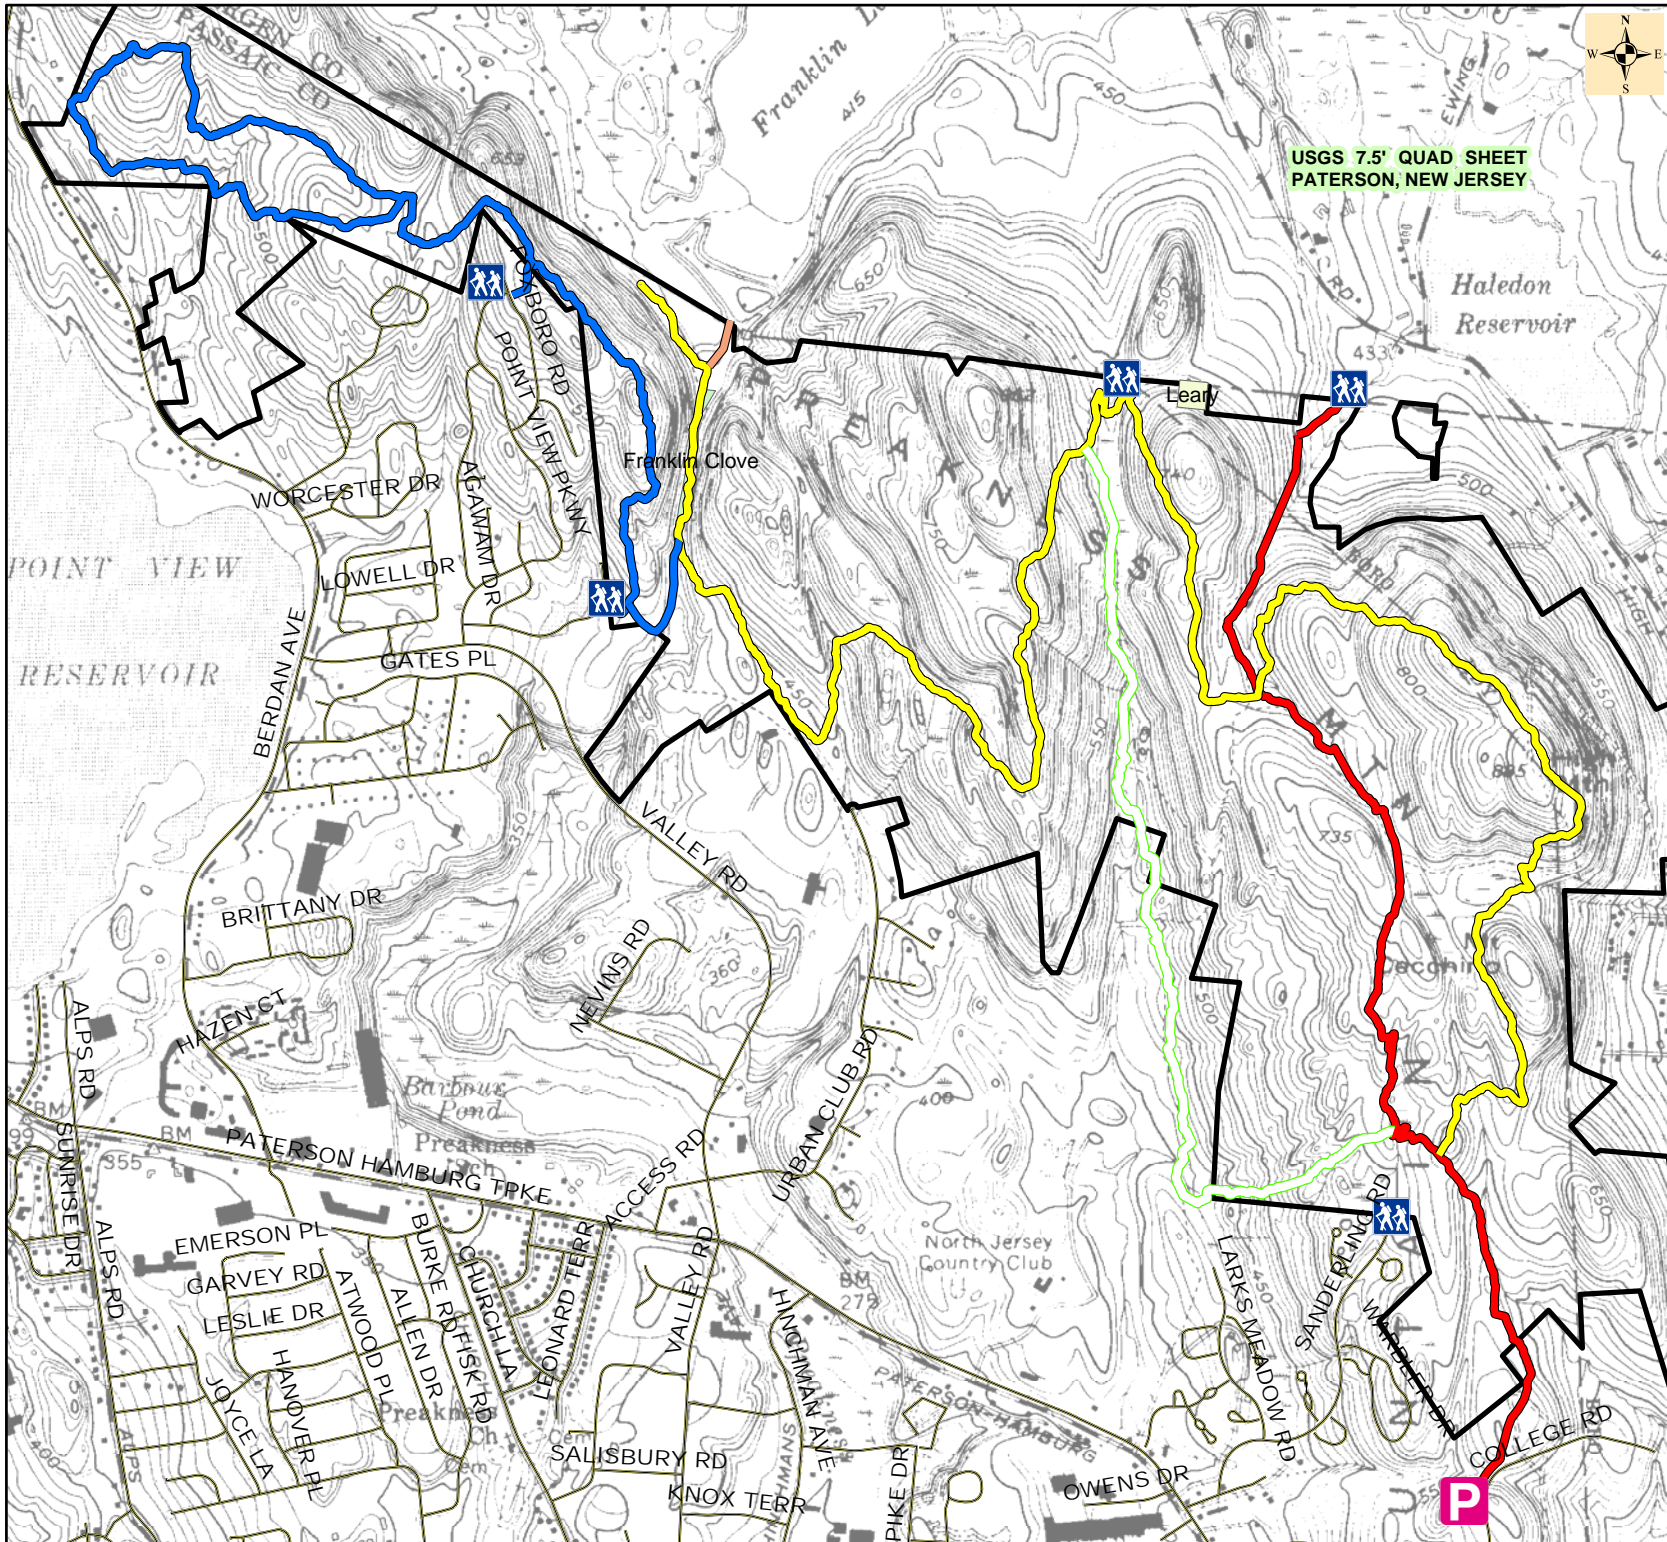

# HIGH MOUNTAIN TRAIL MAP

## LEGEND

-  Red Trail Parking Lot
-  Foot Path Access

## Trails

### COLOR

-  blue
-  orange
-  red
-  white
-  yellow
-  Franklin Clove

NOTE: The use of motorized vehicles within this park is strictly prohibited. Vehicle access points are only for the use of authorized emergency vehicles.